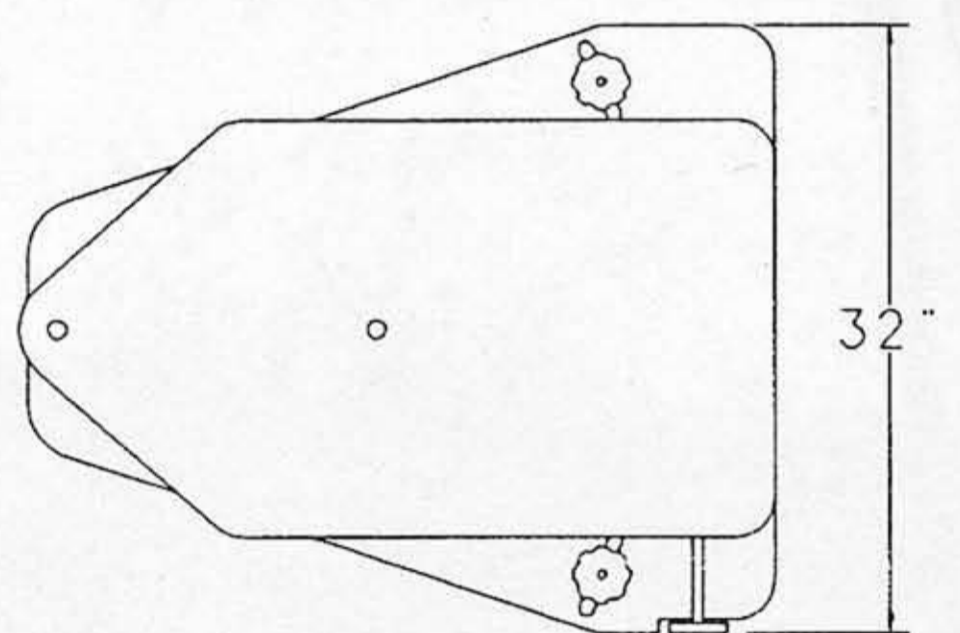

STARMAS^TER

PORTABLE TELESCOPES

RICK SINGMASTER
Rt. 1, Box 780
Arcadia, KS 66711
316 638-4743

StarTracker Platforms

Starmaster is pleased to announce the new StarTracker Platform... a low cost means of adding tracking capabilities to dobsonian and other telescopes. You can purchase a StarTracker Platform either as a kit, or fully assembled and tested for your latitude.

These are high performance tracking platforms with the following features:

- Direct drive worm gear for precise motion.
- Unique ball and socket main bearing for smooth operation
- Leveling screws with east-west adjustment for polar alignment.
- Operate within ± 2 degrees, or more, of design latitude.
- Available for latitudes from 20 to 50 degrees.
- AC or DC powered.
- Auto stop with manual return.
- 60 minutes plus tracking time.

Our unique direct drive worm gear reduces system complexity and cost while improving tracking accuracy. A 1 RPM motor drives a worm which engages a sector worm gear with an effective diameter of 45.712". The large worm gear reduces periodic gear errors and the direct drive provides the torque to move large scopes.

If you choose to order a kit, allow several hours for assembly after the wooden parts are painted. Kits are typically shipped within three weeks.

Factory assembled platforms are tested and ready to use out of the box. Factory assembled platforms are typically shipped within four weeks.

- StarTracker Kit with 120 VAC, 5.5 Watt Motor $695
- Factory Assembled StarTracker with 120 VAC, 5.5 Watt Motor . $895
- StarTracker 12 VDC Inverter $150

Please state the latitude at which you want to use the StarTracker at the time of purchase.

FOB Arcadia, KS -- Prices and specifications subject to change.