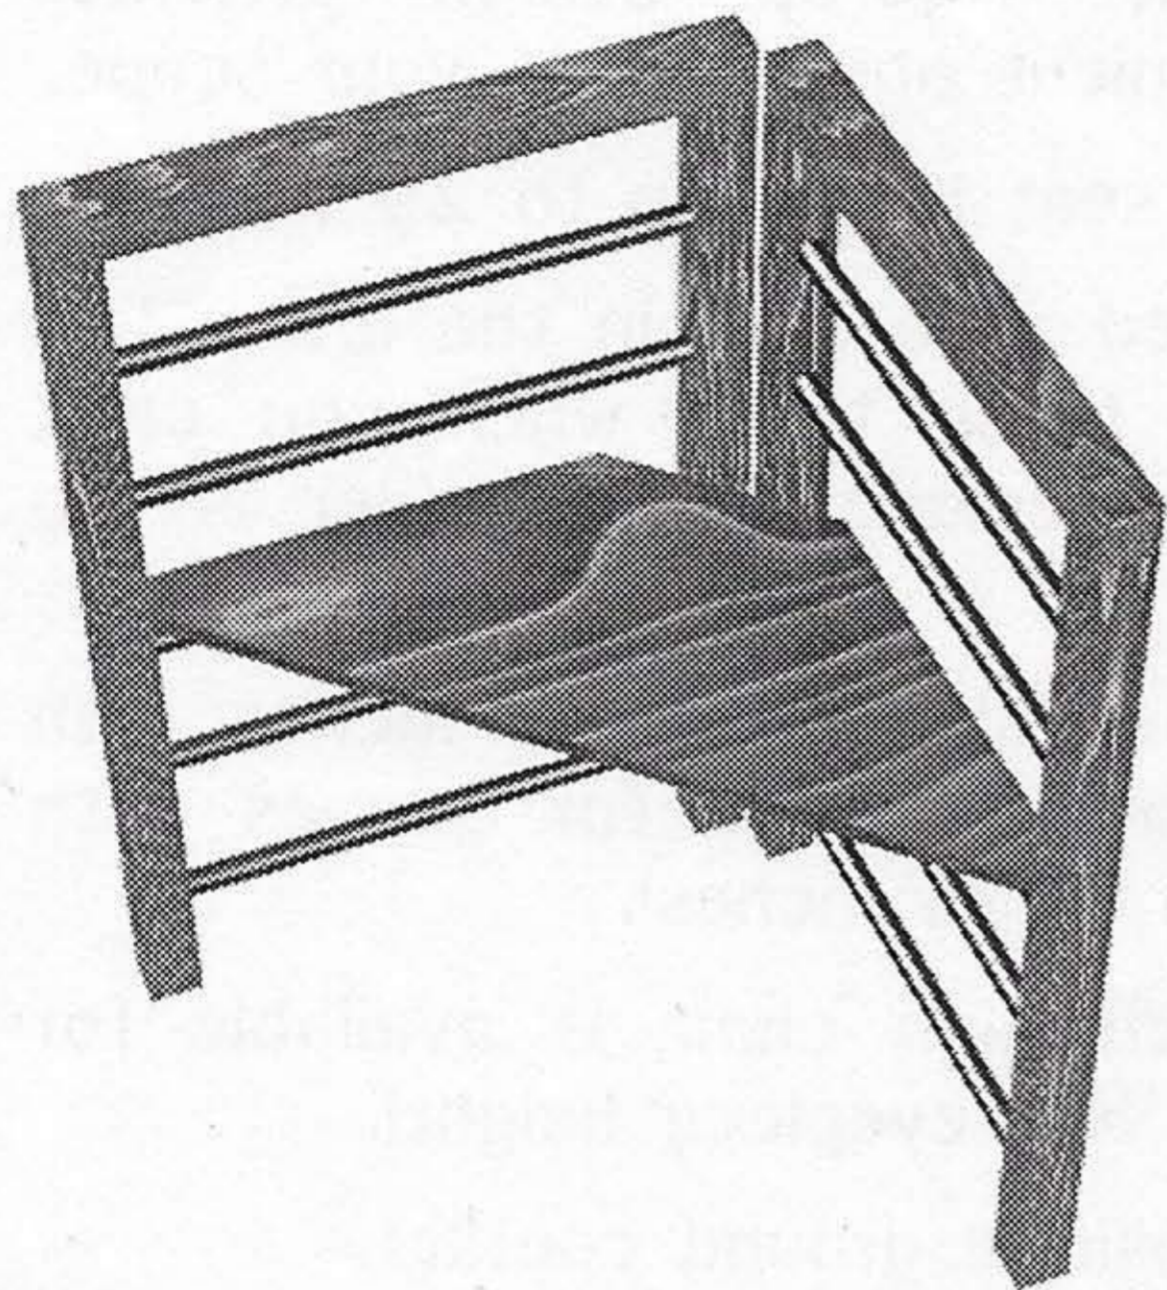

STARMASTER

STARSTEP OBSERVING CHAIR