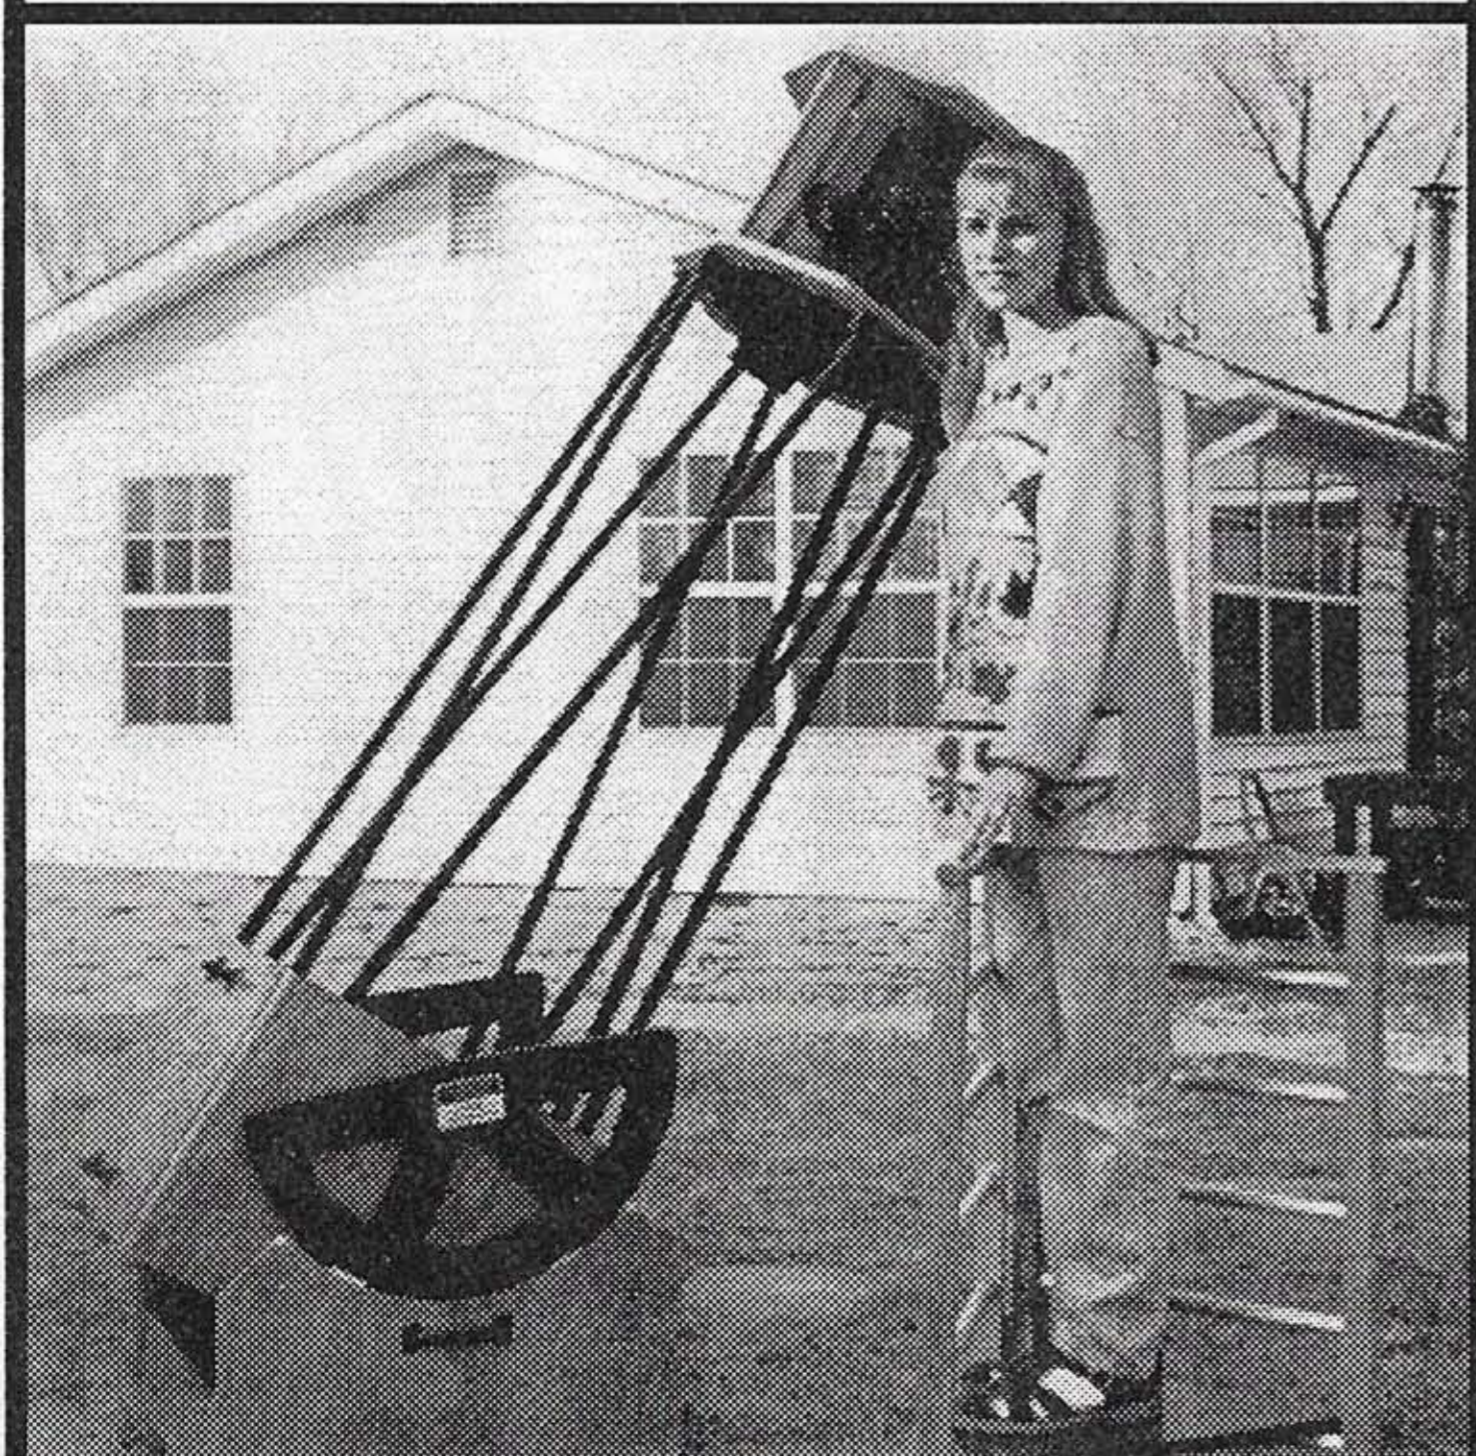

STARMASTER

STARSTEP OBSERVING CHAIR