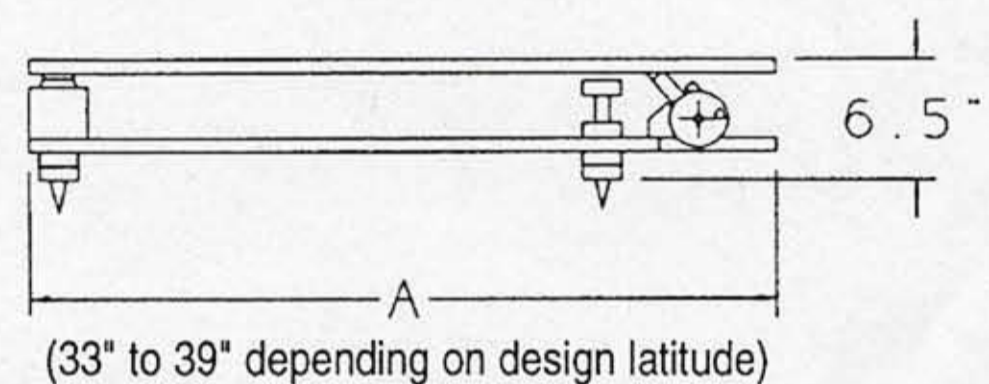

STARMAS^TER

PORTABLE TELESCOPES

RICK SINGMASTER
Rt. 1, Box 780
Arcadia, KS 66711
316 638-4743

StarTracker Platforms

Starmaster is pleased to announce the new StarTracker Platform... a low cost means of adding tracking capabilities to dobsonian and other telescopes. You can purchase a StarTracker Platform either as a kit, or fully assembled and tested for your latitude.

These are high performance tracking platforms with the following features:

- Direct drive worm gear for precise motion.
- Unique ball and socket main bearing for smooth operation
- Leveling screws with east-west adjustment for polar alignment.
- Operate within ± 2 degrees, or more, of design latitude.
- Available for latitudes from 20 to 50 degrees.
- AC or DC powered.
- Auto stop with manual return.
- 60 minutes plus tracking time.

Our unique direct drive worm gear reduces system complexity and cost while improving tracking accuracy. A 1 RPM motor drives a worm which engages a sector worm gear with an effective diameter of 45.712". The large worm gear reduces periodic gear errors and the direct drive provides the torque to move large scopes.

If you choose to order a kit, allow several hours for assembly after the wooden parts are painted. Kits are typically shipped within three weeks.

Factory assembled platforms are tested and ready to use out of the box. Factory assembled platforms are typically shipped within four weeks.

- StarTracker Kit with 120 VAC, 5.5 Watt Motor $695
- Factory Assembled StarTracker with 120 VAC, 5.5 Watt Motor . $895
- StarTracker 12 VDC Inverter $150

Please state the latitude at which you want to use the StarTracker at the time of purchase.

FOB Arcadia, KS -- Prices and specifications subject to change.