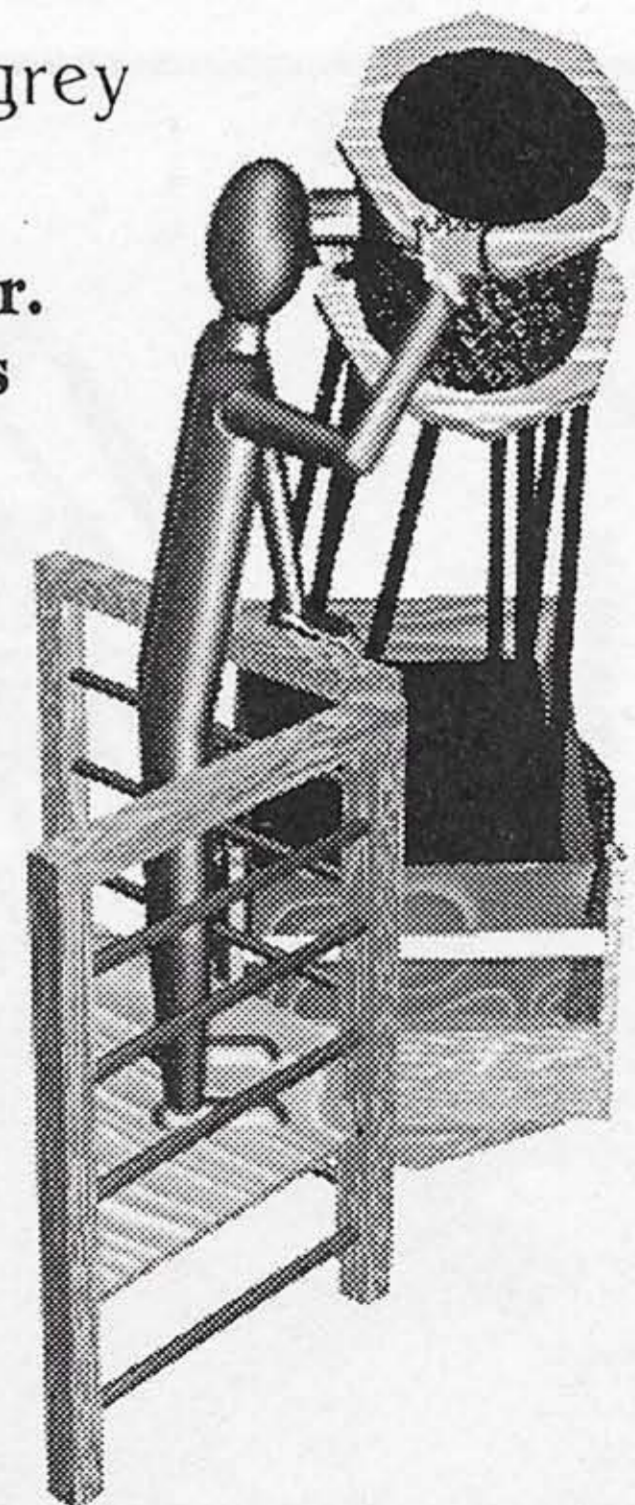

Suggested Retail Prices:

Standard 38" Grey Chair -- \$95⁰⁰

Deluxe Oak 38" Chair -- \$115⁰⁰

Optional 44" Deluxe Oak Chair -- \$135⁰⁰

Prices FOB Arcadia, KS

Shipping & Handling -- \$19⁰⁰

Specifications & Prices Subject To Change.