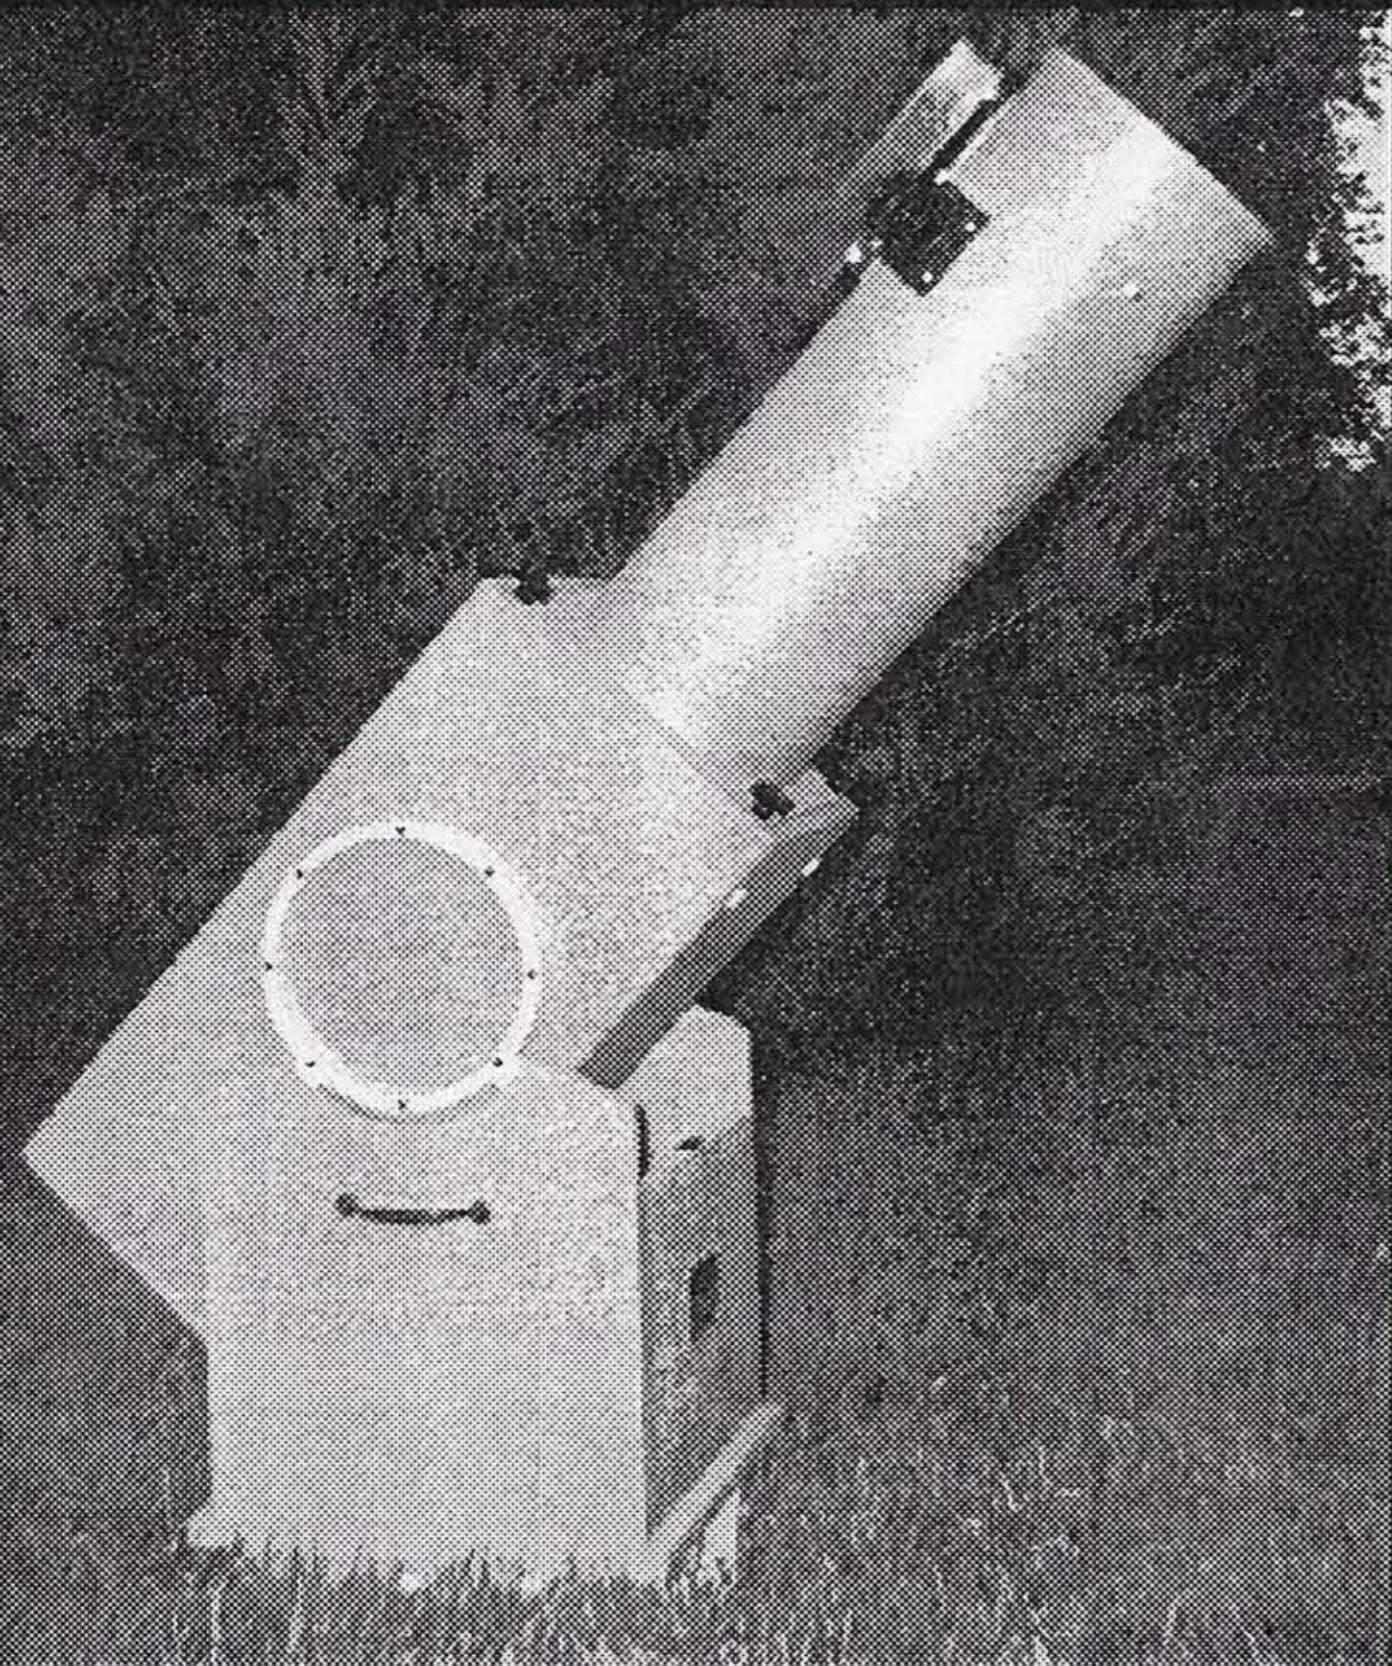

STARMASTER

SELF-STORING PORTABLE TELESCOPES

*Your Perfect
First, Second, or Third
Scope!*

*RICK SINCMASER
Rt. 1, Box 780
ARCADIA, KS 66711
316 638-4743*