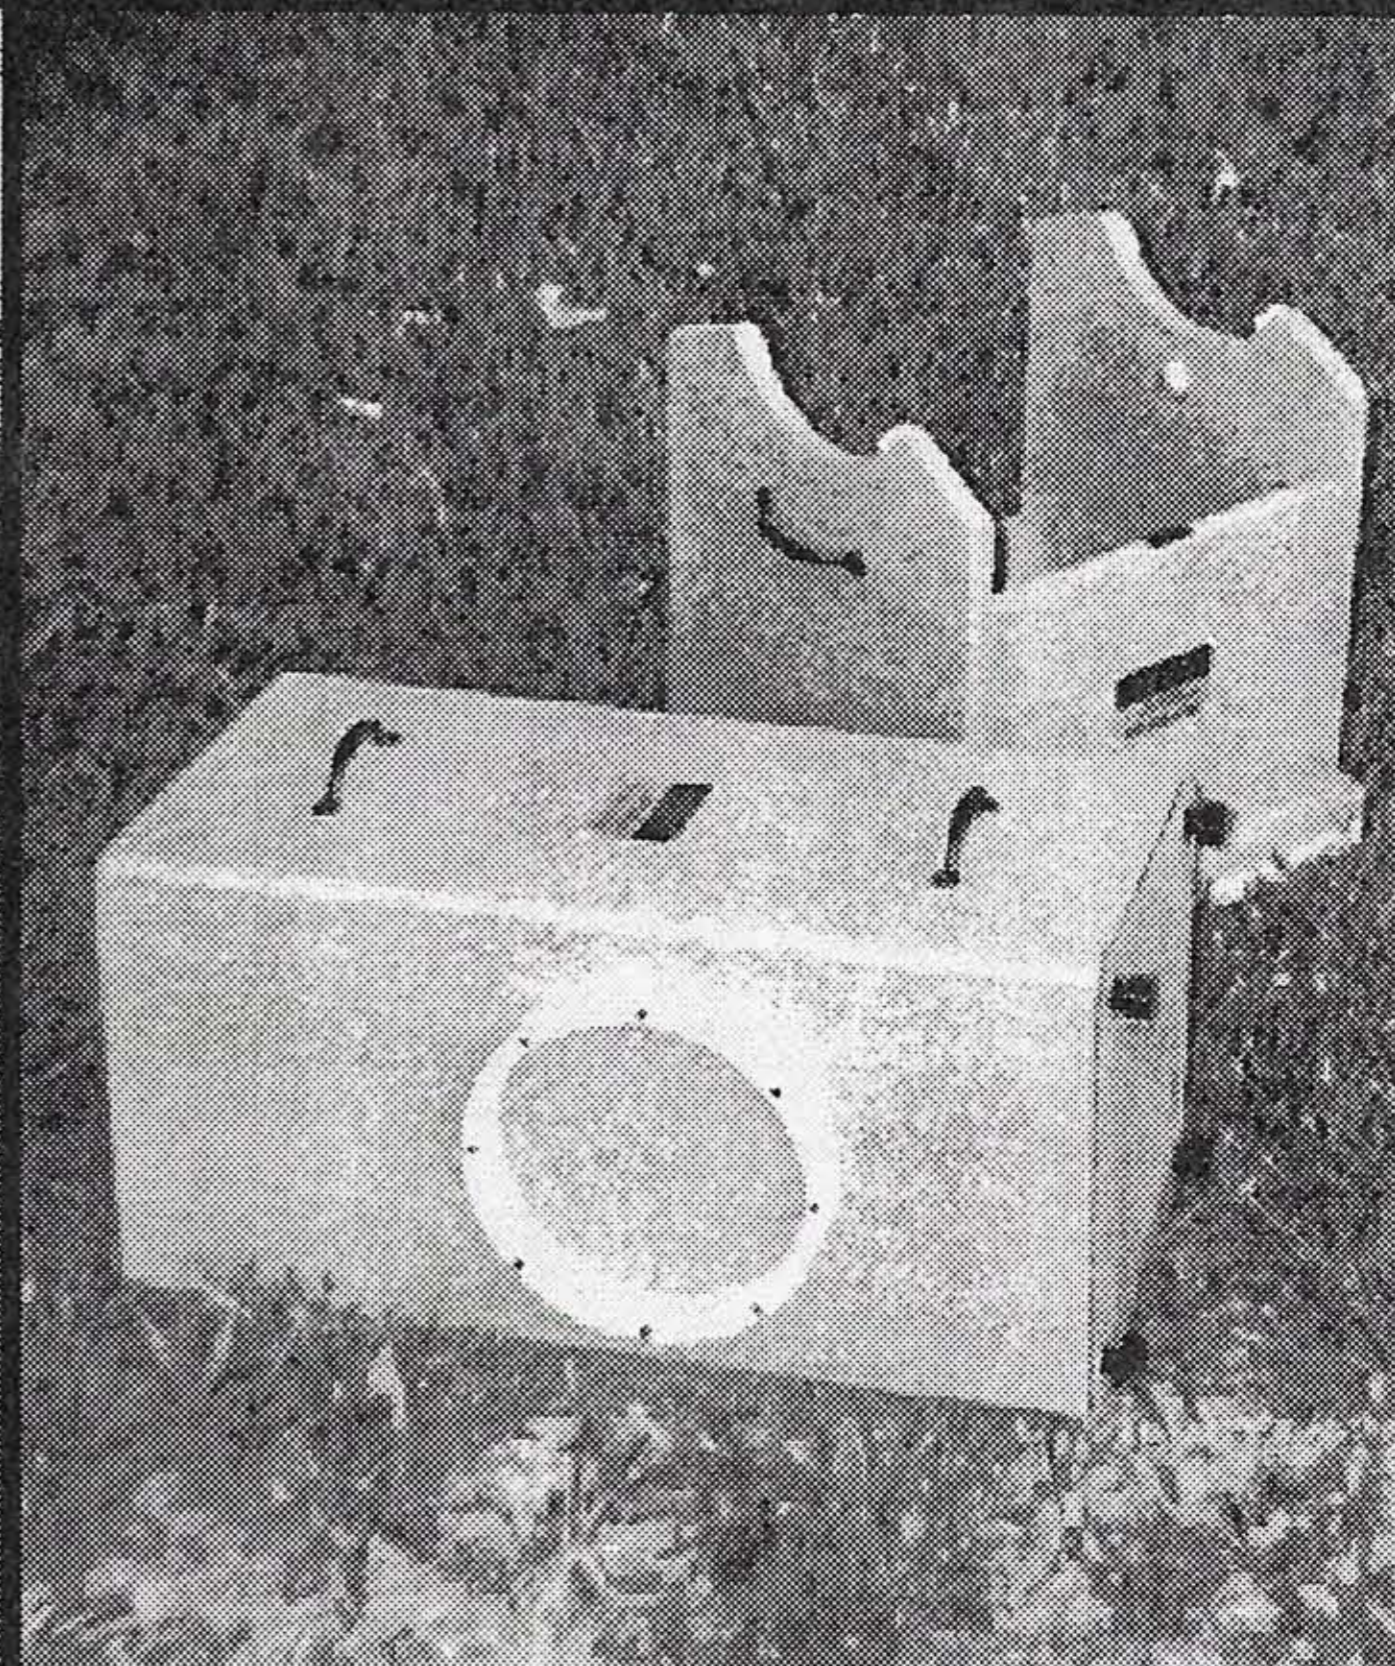

STARMASTER

SELF-STORING PORTABLE TELESCOPES

*Your Perfect
First, Second, or Third
Scope!*

*RICK SINCMASER
Rt. 1, Box 780
ARCADIA, KS 66711
316 638-4743*