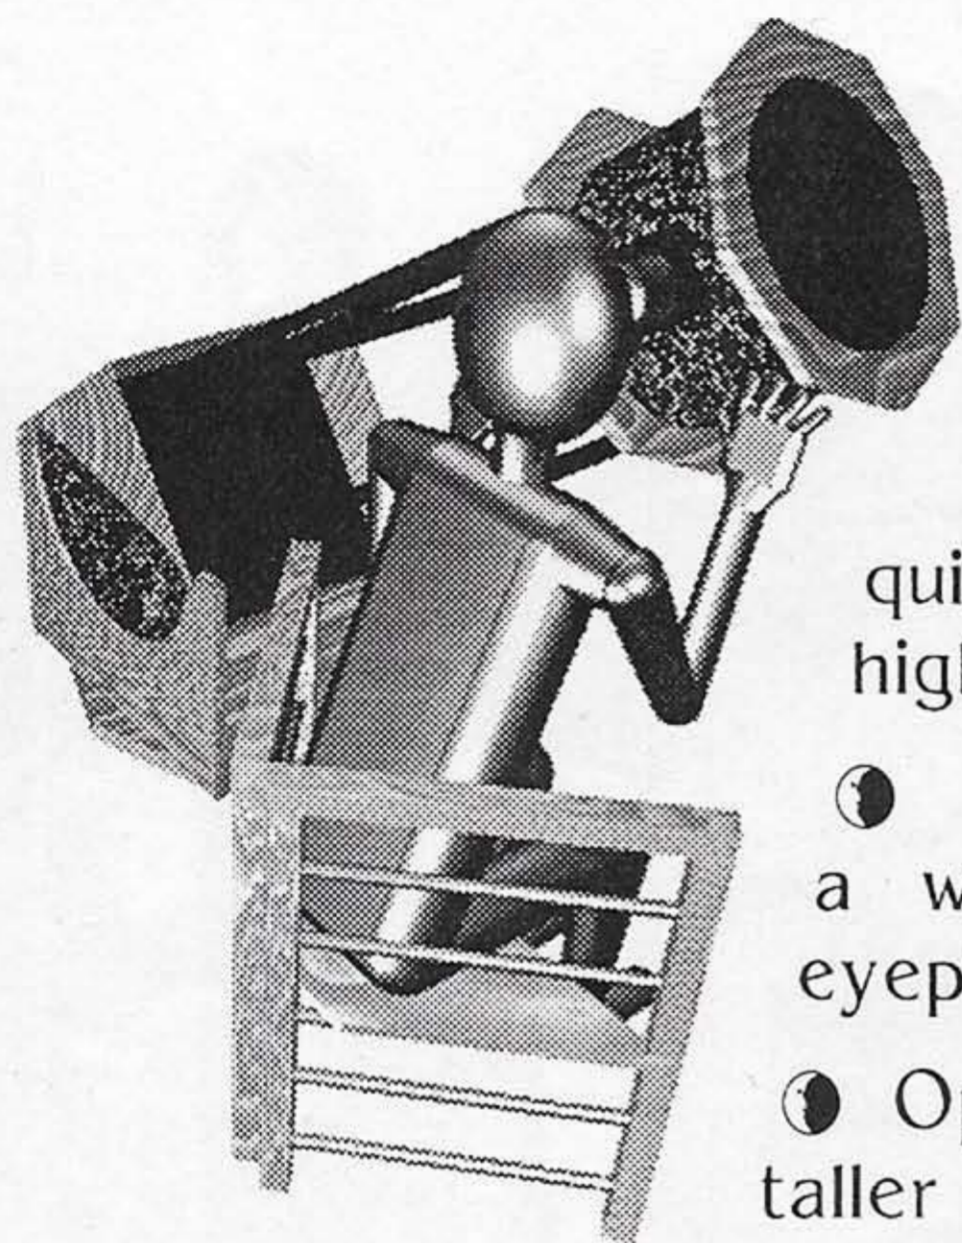

STARMASTER

PORTABLE TELESCOPES

RICK SINGMASTER
Rt. 1, Box 780
ARCADIA, KS 66711
316 638-4743

StarStep Observing Chair

- Lightweight, fold-up design provides stable, convenient observing at your scope.
- Adjustable seat height up to 29 inches.
- Can be used as a step in the lower two positions for those times when you can't quite reach the eyepiece, yet a ladder is too high.

● Standard overall height is 38 inches, with a width of 24 inches (best for scopes with eyepiece height up to 74 inches).

● Optional 44 inch high chair is available for taller scopes (up to 80" eyepiece height).

- Triangular configuration insures positive ground contact.
- Wood and aluminum construction, finished in grey enamel (oak with polyurethane finish optional).

NOTE: This product is not intended to be used as a ladder. DO NOT stand on the seat when it is more than 12 inches above ground level (17 inches for 44 inch model).

Suggested Retail Prices:

Standard 38" Grey Chair -- $95⁰⁰

Deluxe Oak 38" Chair -- $115⁰⁰

Optional 44" Deluxe Oak Chair -- $135⁰⁰

Prices FOB Arcadia, KS

Shipping & Handling -- $19⁰⁰

Specifications & Prices Subject To Change.